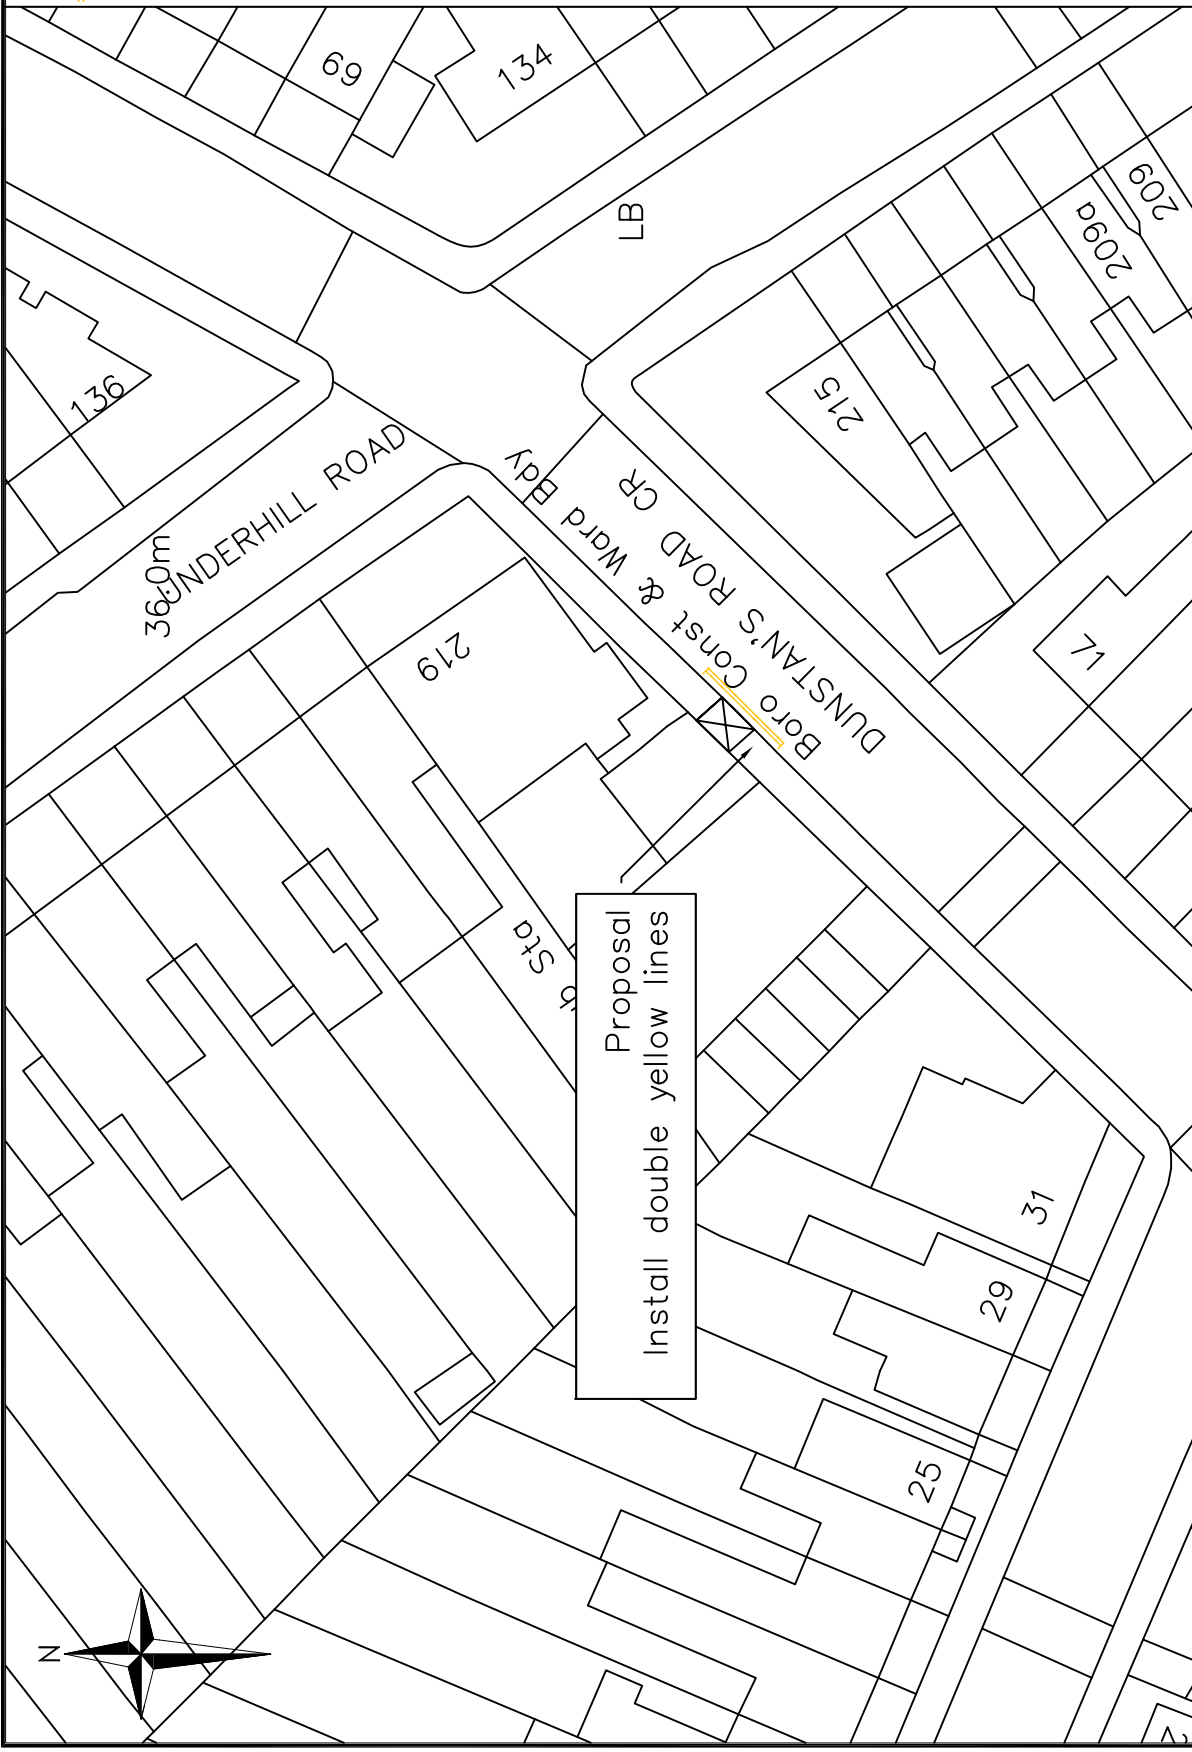

Legend

Install double yellow lines

Public Realm Projects Parking Design Environment and Leisure Floor 3, hub 1 Southwark Council 160 Tooley Street PO Box 64529 London, SE1P 5LX www.southwark.gov.uk/parkingprojects		Project 1415Q4 LOCAL PARKING AMENDMENTS	Community Council DULWICH	Rev Date Description
		Drawing Title UNDERHILL ROAD / DUNSTANS ROAD PROPOSED DOUBLE YELLOW LINES PLANNED VEHICLE CROSSOVER	Ward(s) EAST DULWICH	Date 17/02/15
		Dwg No. 1415Q4_003	Status APPENDIX 7	Rev Date Description
		Status APPENDIX 7	Status APPENDIX 7	Rev Date Description

© Crown copyright and database rights 2014 Ordnance Survey (0100019252)